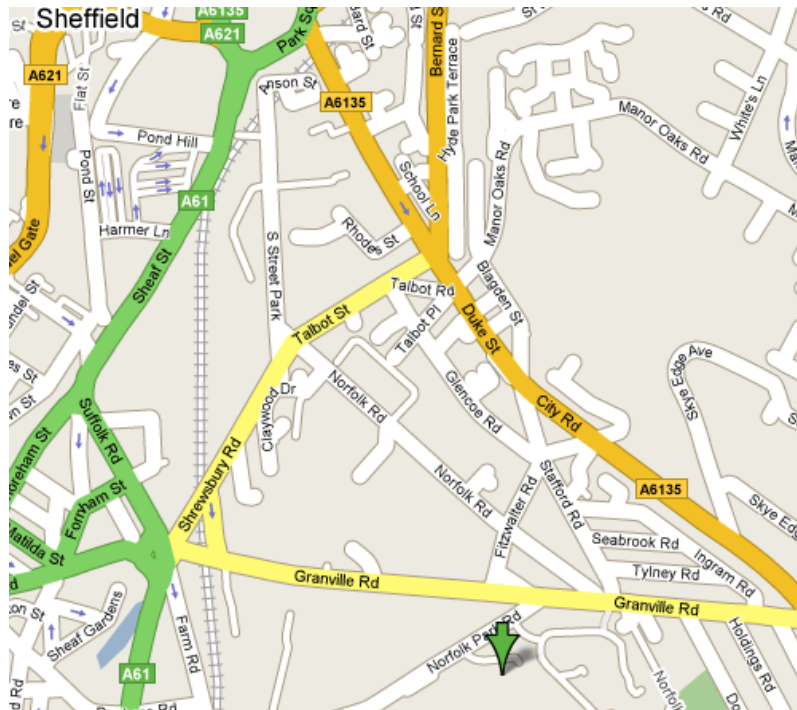

ALL SAINTS CATHOLIC HIGH SCHOOL

ADDRESS: All Saints Catholic High School, 95 Norfolk Park Road, Sheffield, S2 2RU

TEL: 0114 274 3529

WEBSITE: www.allsaints.sheffield.sch.uk

DIRECTIONS: The venue is 1 mile from the City Centre.

By Car:

From the City Centre head south west on the A61/Sheaf Street. Turn left at the B6070/Granville Road then take a sharp right at Norfolk Park Road.

MAP:

PARKING: There is a car park onsite.

CATERING: Onsite bar area serving food and drink.